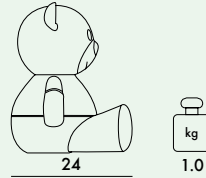

8836/B8836/U8836

MATERIAL

Painted thermoplastic technopolymer

NEW **8837/B8837/U8837**

MATERIAL

Metallic technopolymer thermoplastic

discover TOY

8836/B/U	1	1.5	0.030	35X28X29
8837/B/U	1	1.5	0.030	35X28X29